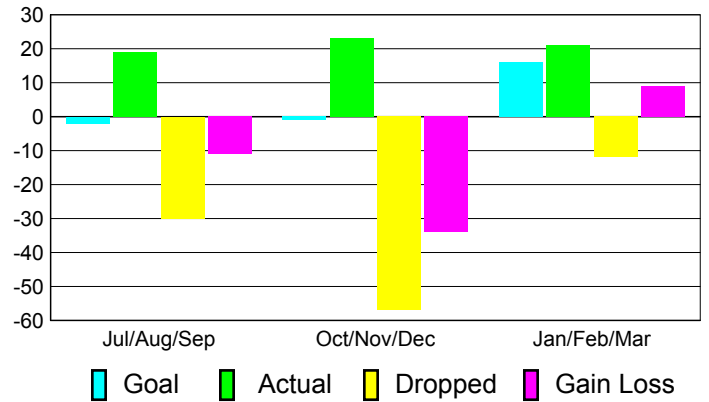

Club Results 2010-2011

Goal, New, Dropped, Gain/Loss

MEMBERSHIP

Membership Results
2010-2011

Membership
2009-2010

Month	Net Memb Goal	Actual New Memb	Actual Dropped Memb	Gain/Loss of Memb	Gain/Loss of Memb
Jul/Aug/Sep	-2	19	-30	-11	-6
Oct/Nov/Dec	-1	23	-57	-34	-15
Jan/Feb/Mar	16	21	-12	9	31
Totals	13	63	-99	-36	10

Membership Results 2010-2011

Goal, New, Dropped, Gain/Loss

Comparison of Club Gain/Loss

Current Year Compared to the Previous Year

Comparison of Membership Gain/Loss

Current Year Compared to the Previous Year