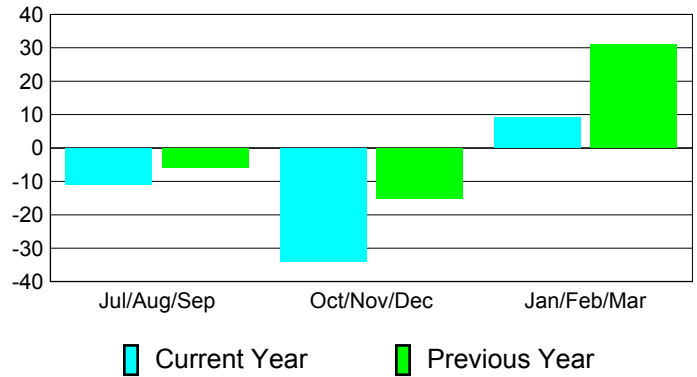

Club Results 2010-2011

Goal, New, Dropped, Gain/Loss

MEMBERSHIP

Membership Results
2010-2011

Membership
2009-2010

Month	Net Memb Goal	Actual New Memb	Actual Dropped Memb	Gain/Loss of Memb	Gain/Loss of Memb
Jul/Aug/Sep	-2	19	-30	-11	-6
Oct/Nov/Dec	-1	23	-57	-34	-15
Jan/Feb/Mar	16	21	-12	9	31
Totals	13	63	-99	-36	10

Membership Results 2010-2011

Goal, New, Dropped, Gain/Loss

Comparison of Club Gain/Loss

Current Year Compared to the Previous Year

Comparison of Membership Gain/Loss

Current Year Compared to the Previous Year

YTD Status Quo Clubs 2010-2011

Status Quo Clubs Compared to Status Quo Members

Gender Comparison 2010-2011

Jul/Aug/Sep

Oct/Nov/Dec

Jan/Feb/Mar

Male

Female